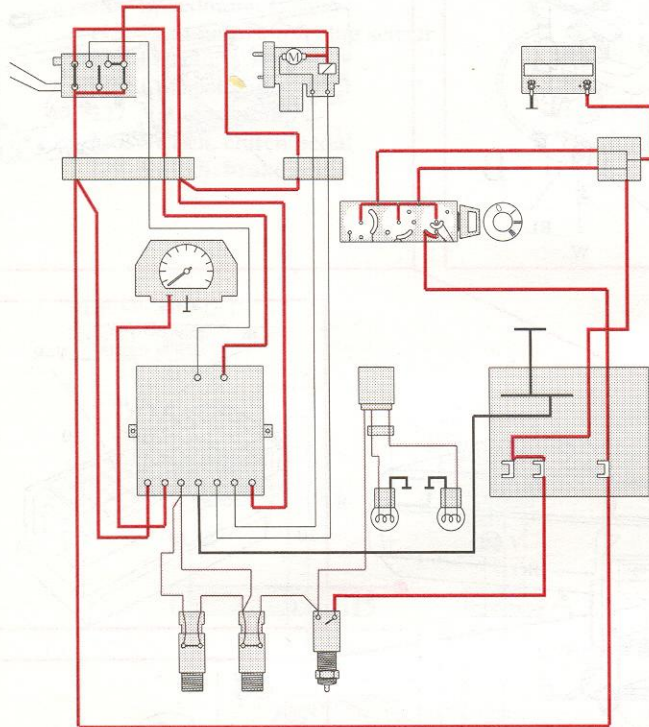

Cruise control, functional diagrams

RESUME **ON** **OFF**
○ SET
■ SPEED

Speed adjustment

Selector in ON position
Depress 'Set speed' button

RESUME **ON** **OFF**
○ SET
■ SPEED

Retention of set speed

Selector in ON position
(Speed over 49 km/h or 30 mph, without
operation of brake and/or clutch pedal)