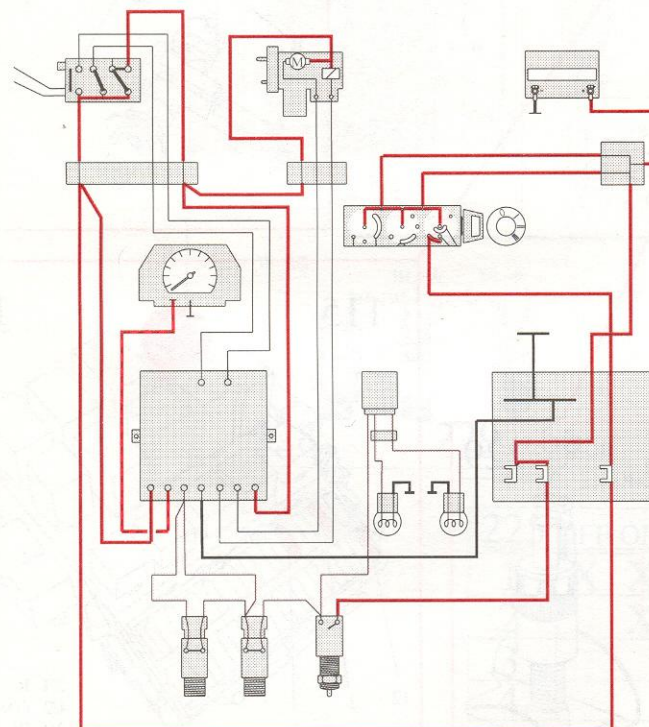

Cruise control, functional diagrams

RESUME **ON** **OFF**
○ SET
■ SPEED

Speed adjustment

Selector in ON position
Depress 'Set speed' button

RESUME **ON** **OFF**
○ SET
■ SPEED

Retention of set speed

Selector in ON position
(Speed over 49 km/h or 30 mph, without
operation of brake and/or clutch pedal)