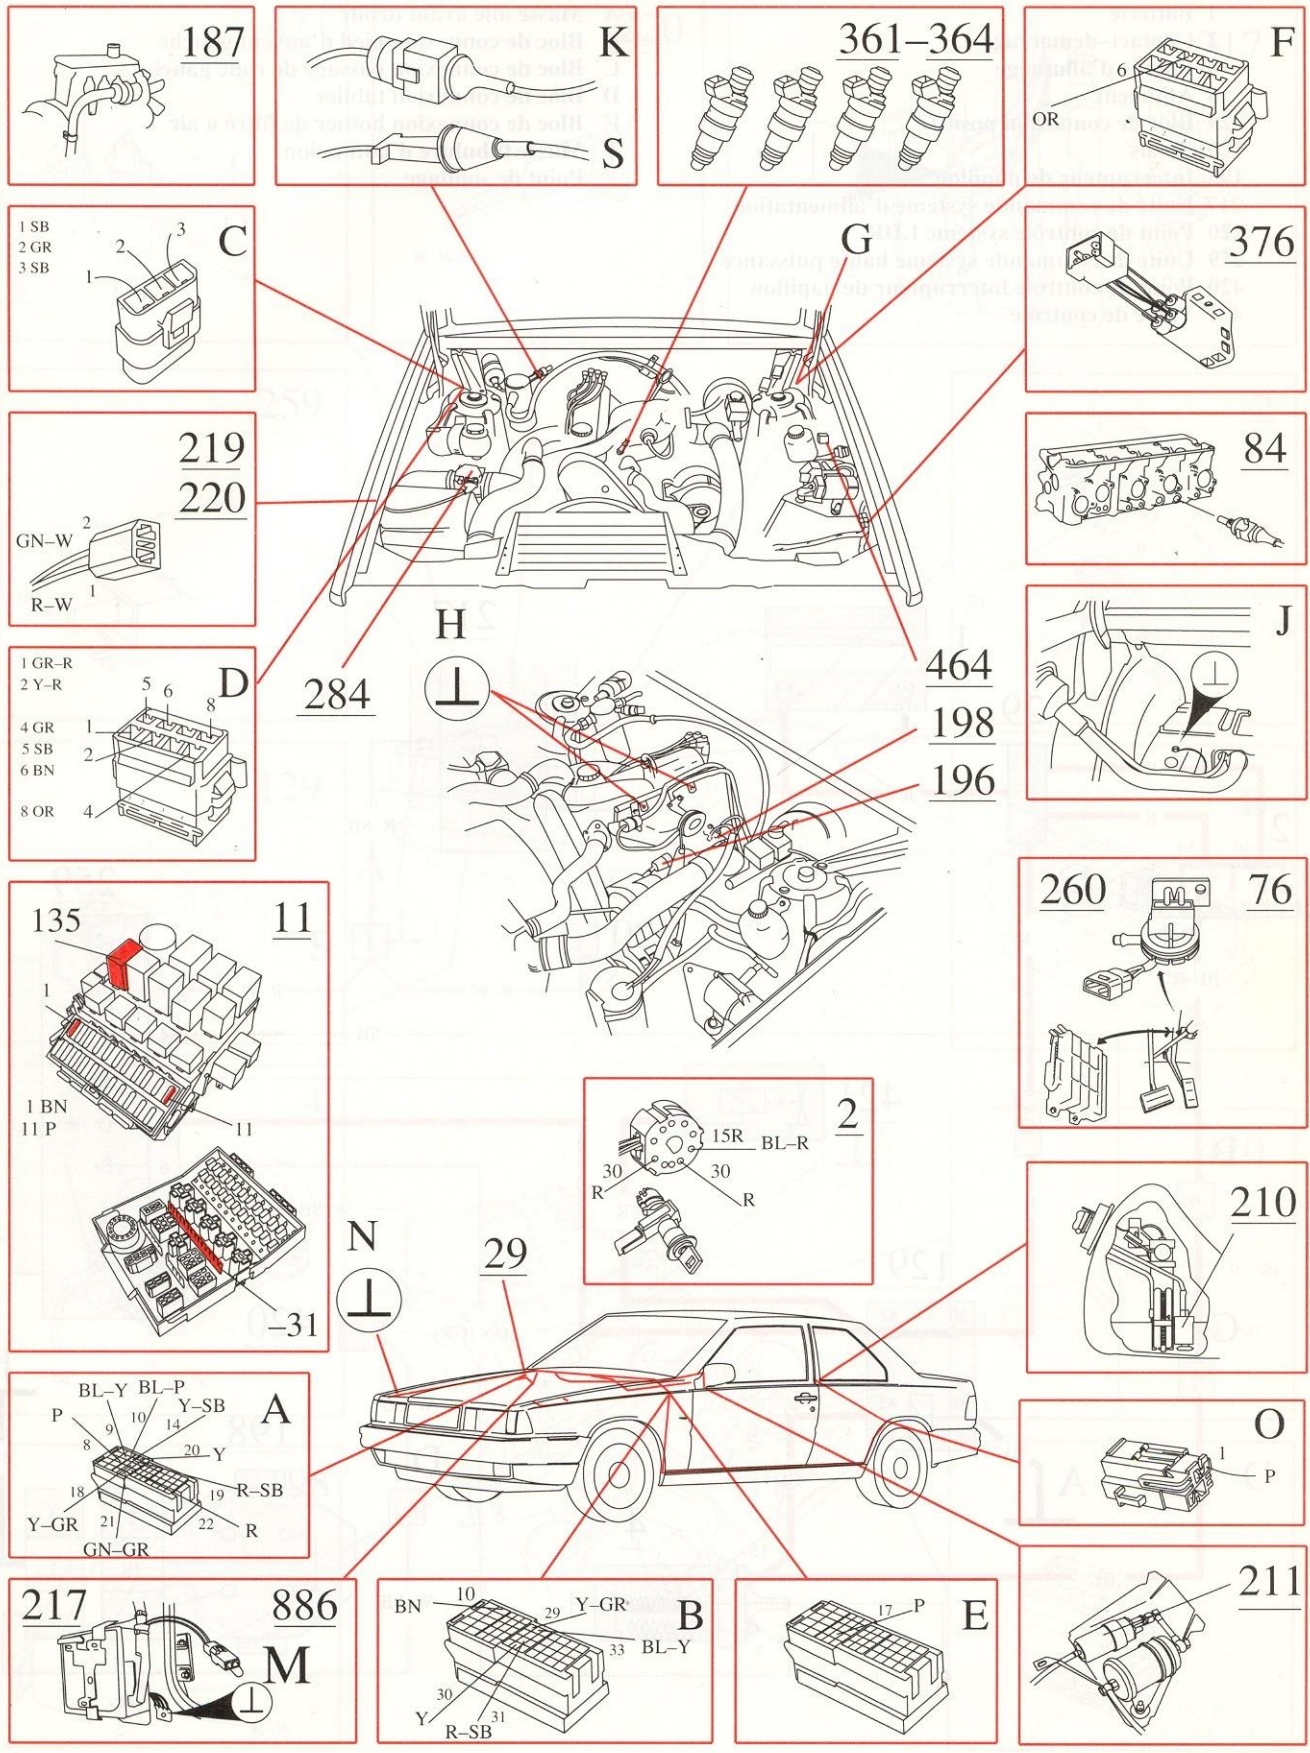

# LH-Jetronic 2.2 (B 230 FT)

1 SB  
2 GR  
3 SB

GN-W  
R-W

1 GR-R  
2 Y-R  
4 GR  
5 SB  
6 BN  
8 OR

1 BN  
11 P

BL-Y BL-P  
Y-SB  
20-Y  
18 R-SB  
Y-GR  
GN-GR

BN 10  
Y-GR 29  
BL-Y 33  
Y 30  
R-SB 31

15R BL-R  
30 R