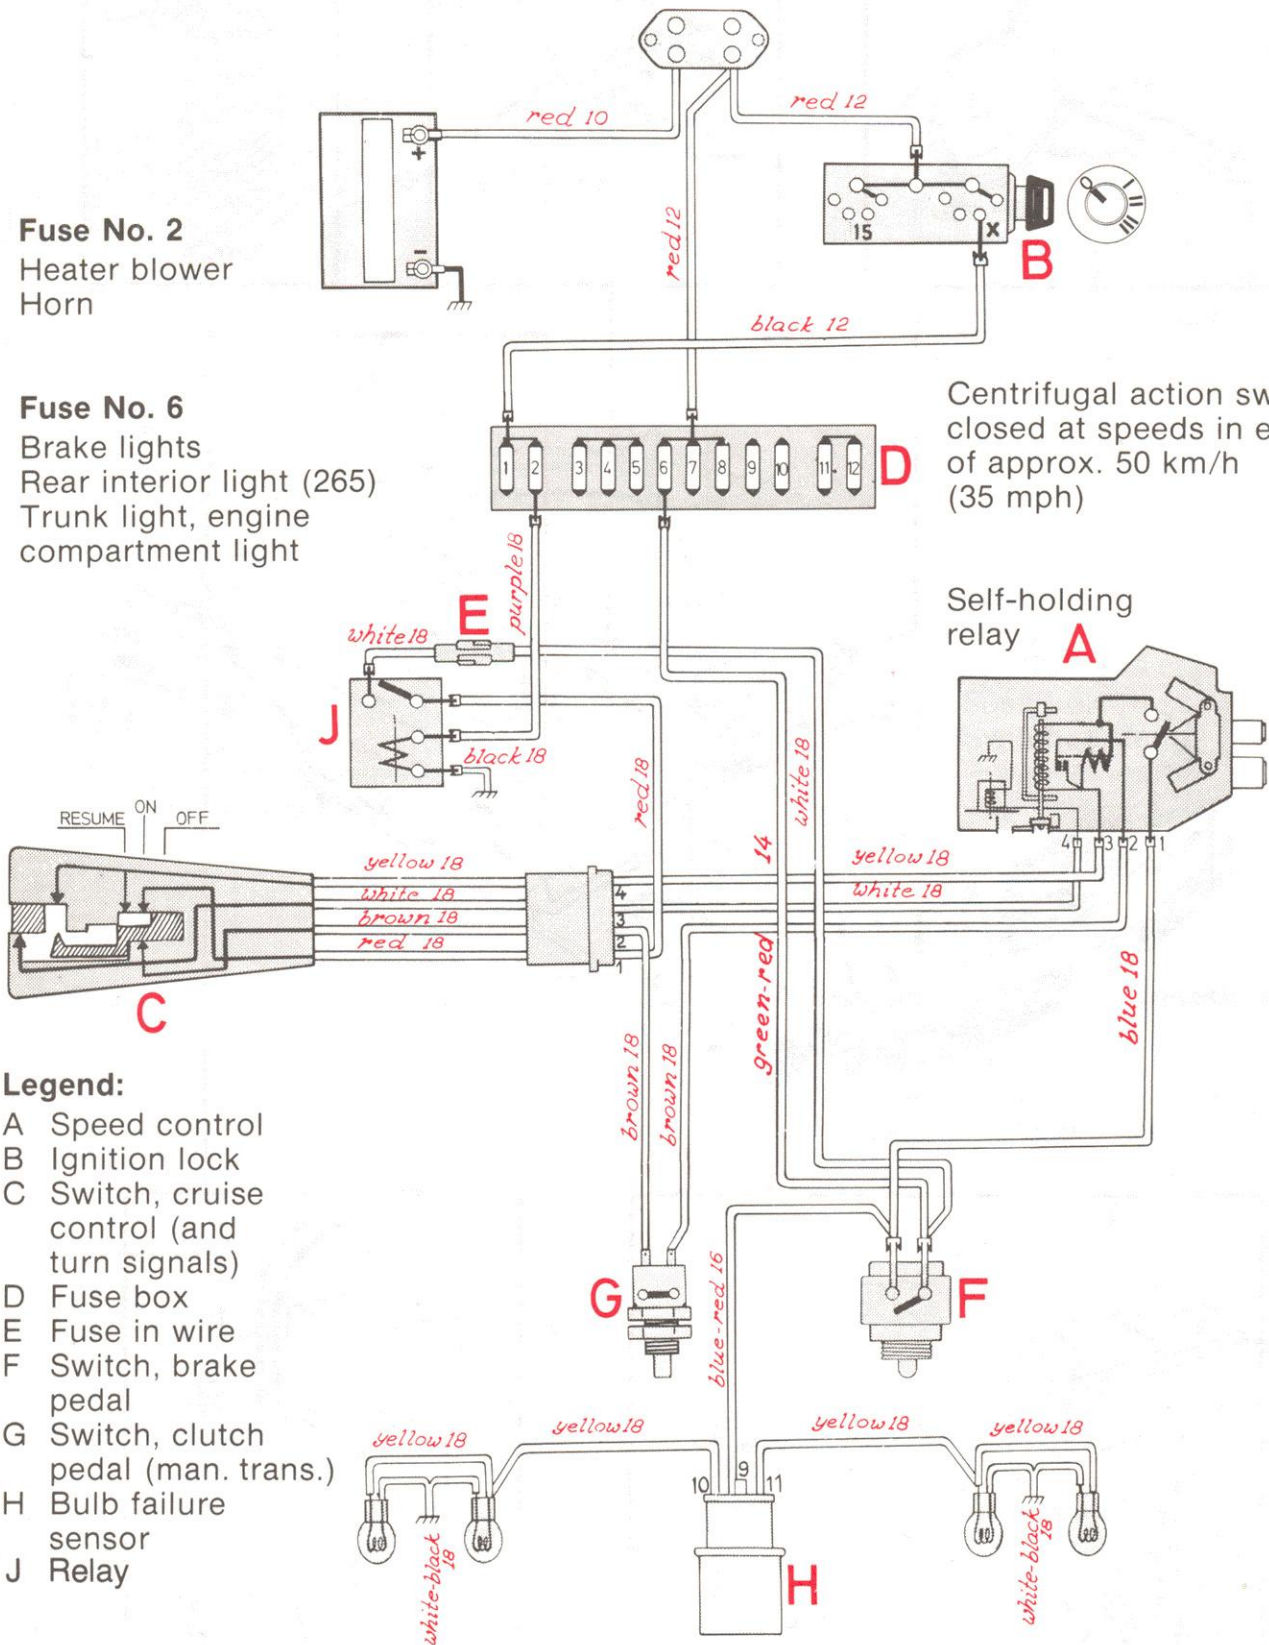

Cruise control

Fuse No. 2
Heater blower
Horn

Fuse No. 6
Brake lights
Rear interior light (265)
Trunk light, engine
compartment light

Centrifugal action switch,
closed at speeds in excess
of approx. 50 km/h
(35 mph)

Self-holding
relay **A**

Legend:

- A Speed control
- B Ignition lock
- C Switch, cruise control (and turn signals)
- D Fuse box
- E Fuse in wire
- F Switch, brake pedal
- G Switch, clutch pedal (man. trans.)
- H Bulb failure sensor
- J Relay