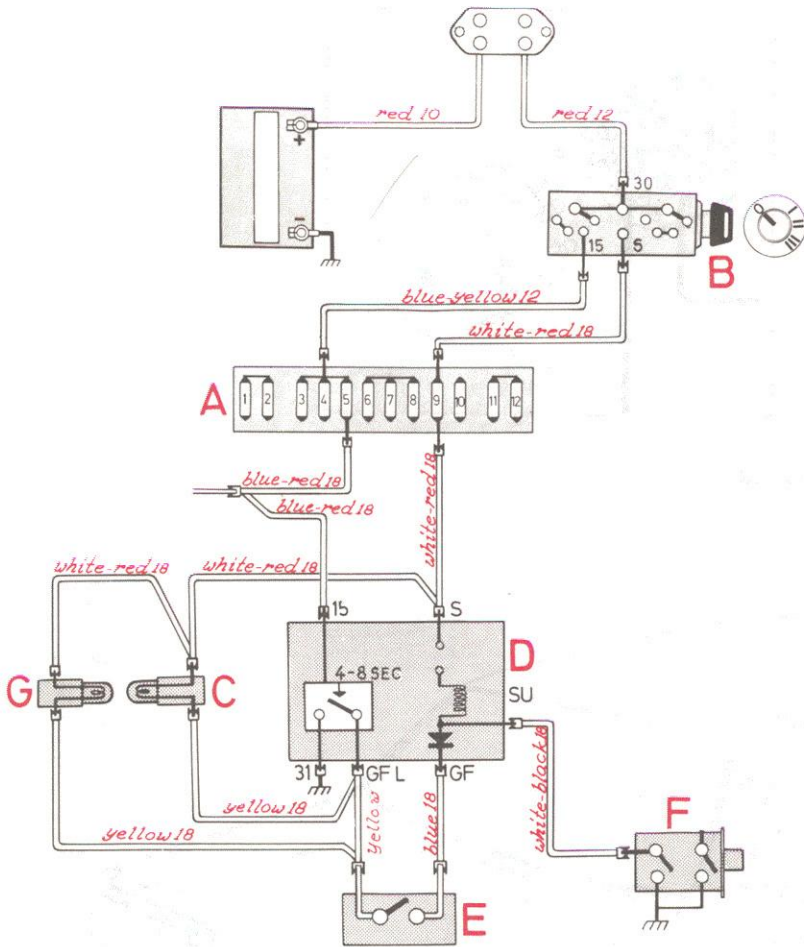

# Seat belt warning system

**Fuse No. 5**  
 Instrument cluster  
 Turn signals  
 Relay, CI system  
 Side mirrors

**Legend:**

- A Fuse box
- B Ignition lock
- C Seat belt indicator light, front
- D Flasher unit
- E Seat belt lock
- F Door switch
- G Seat belt indicator light, rear

**Seat belt buckled**  
 Ignition ON  
 Fasten seat belt light on  
 4-8 seconds  
 No buzzer

**Seat belt not buckled**  
 Ignition ON  
 Fasten seat belt light on  
 4-8 seconds  
 Buzzer ON 4-8 seconds

**Ignition key in ignition lock**  
 (any position)  
 Door open  
 Key warning buzzer sounds  
 as long as door is open