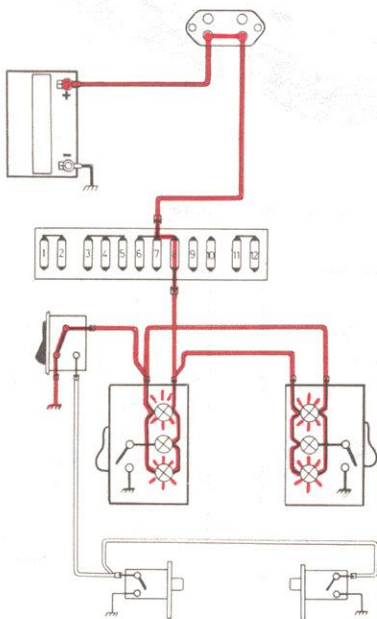

### Fuse No. 8

- Clock
- Glove box light
- Interior light
- Hazard warning flasher

### Legend:

- A Fuse box
- B Interior light, left side
- C Interior light, right side
- D Door switch, left door
- E Antenna switch
- F Door switch, right door

Switch on steering column in POS 1. Light ON.

Switch on steering column in POS 2. Light ON with any door open.

Lamp switch ON. Spotlights illuminated.