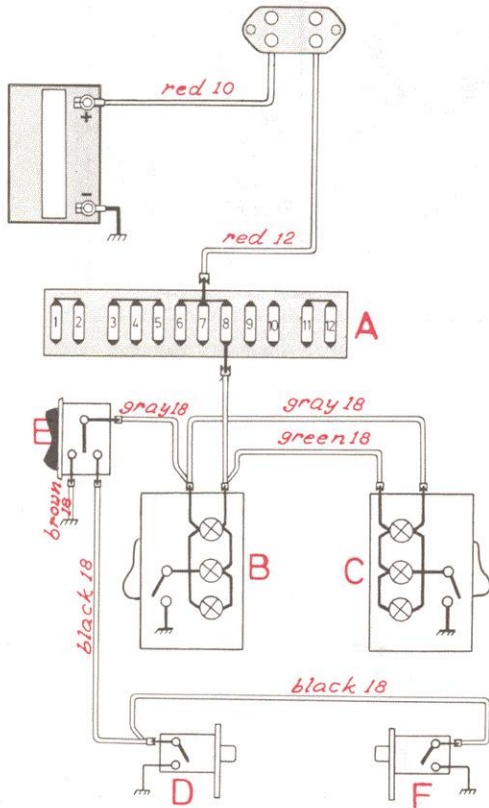

# Interior light - 262C

### Fuse No. 8

- Clock
- Glove box light
- Interior light
- Hazard warning flasher

### Legend:

- A Fuse box
- B Interior light, left side
- C Interior light, right side
- D Door switch, left door
- E Antenna switch
- F Door switch, right door

Switch on steering column in POS 1. Light ON.

Switch on steering column in POS 2. Light ON with any door open.

Lamp switch ON. Spotlights illuminated.