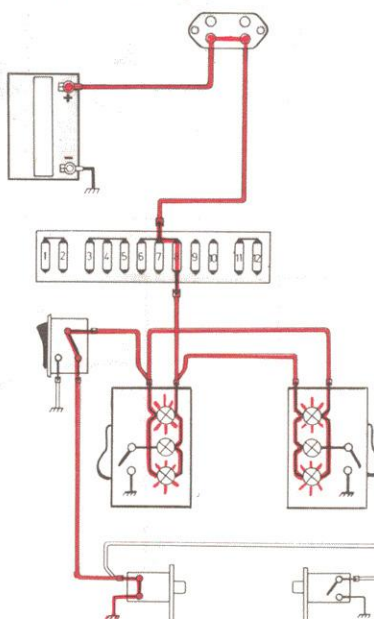

### Fuse No. 8

- Clock
- Glove box light
- Interior light
- Hazard warning flasher

### Legend:

- A Fuse box
- B Interior light, left side
- C Interior light, right side
- D Door switch, left door
- E Antenna switch
- F Door switch, right door

Switch on steering column in POS 1. Light ON.

Switch on steering column in POS 2. Light ON with any door open.

Lamp switch ON. Spotlights illuminated.