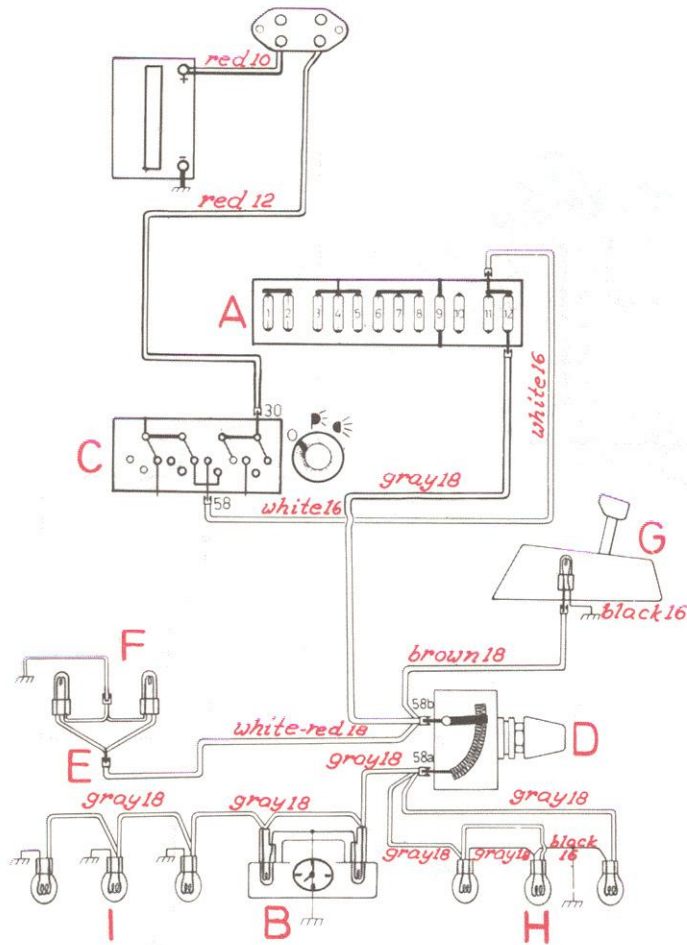

# Instrument lights, lights on controls

## Fuse No. 12

- Right parking and side marker light
- License plate light, right (not 265)
- Instrument and panel lights
  - Seat belt light
  - Ash tray light
  - Shift positions light

## Legend:

- A Fuse box
- B Clock
- C Light switch
- D Rheostat
- E Connector
- F Seat belt lock light
- G Gear selector light
- H Lights on controls
- I Instrument lights

## Light switch ON