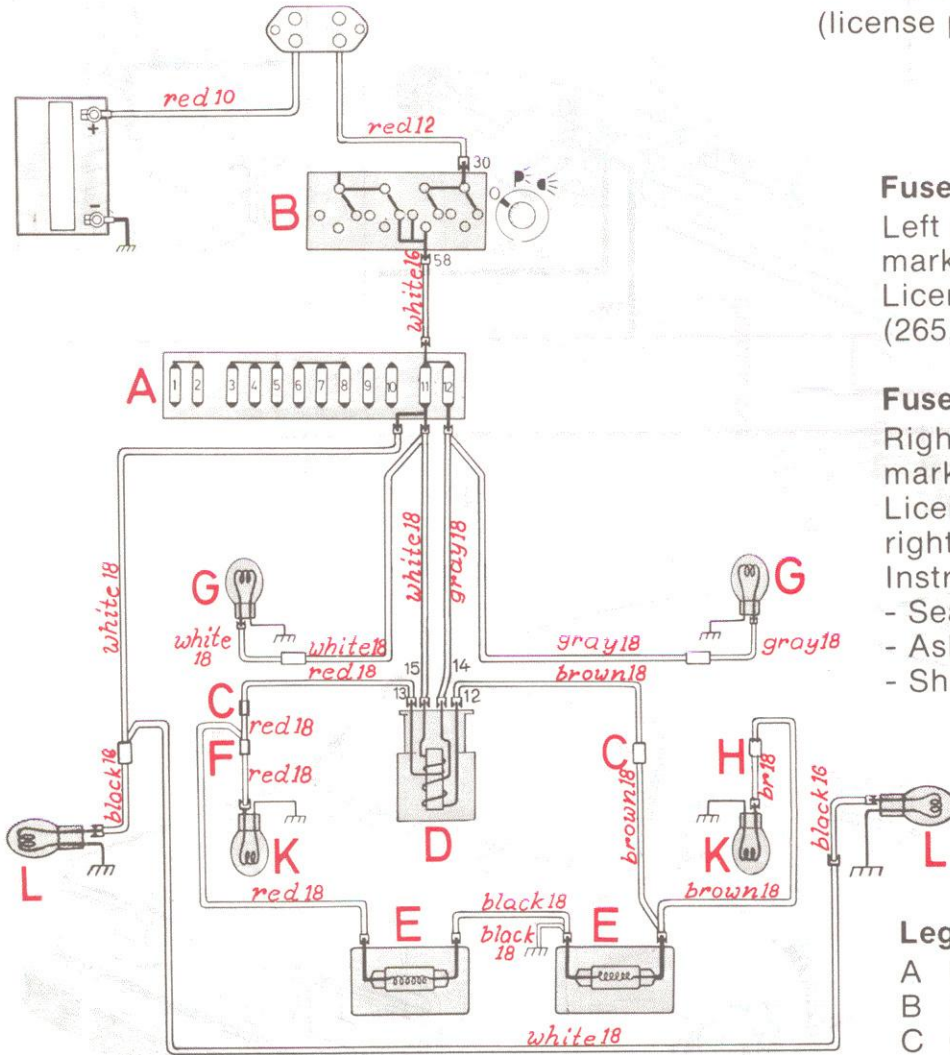

# Parking lights, tail lights license plate lights

(license plate light 265, see page 18)

### Fuse No. 11

Left parking and side  
marker light  
License plate light, left  
(265, left + right)

### Fuse No. 12

Right parking and side  
marker light  
License plate light,  
right (not 265)  
Instrument and panel lights  
- Seat belt light  
- Ash tray light  
- Shift positions light

### Legend:

- A Fuse box
- B Light switch
- C Connector
- D Bulb failure sensor
- E License plate lights
- F Connector
- G Parking lights
- H Connector
- K Tail lights
- L Side marker lights