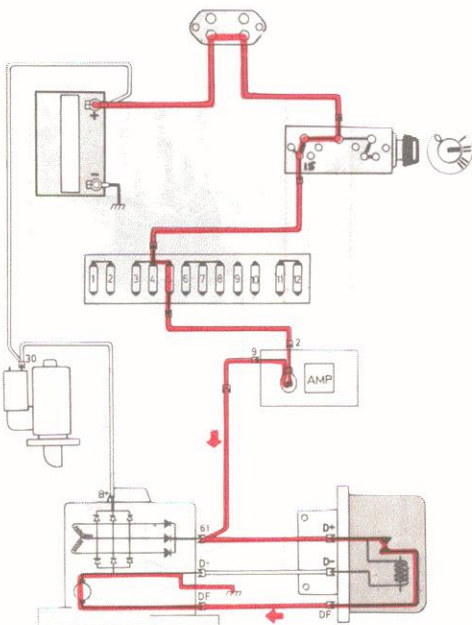

Main wiring harness

Fuse No. 5
 Instrument cluster
 Turn signals
 Relay, CI system
 Side mirrors

- Legend:**
- A Fuse box
 - B Ignition lock
 - C Charging indicator light
 - D Starter motor
 - E Alternator
 - F Voltage regulator
 - G Connector

Ignition ON
 (engine not running)

Alternator charging