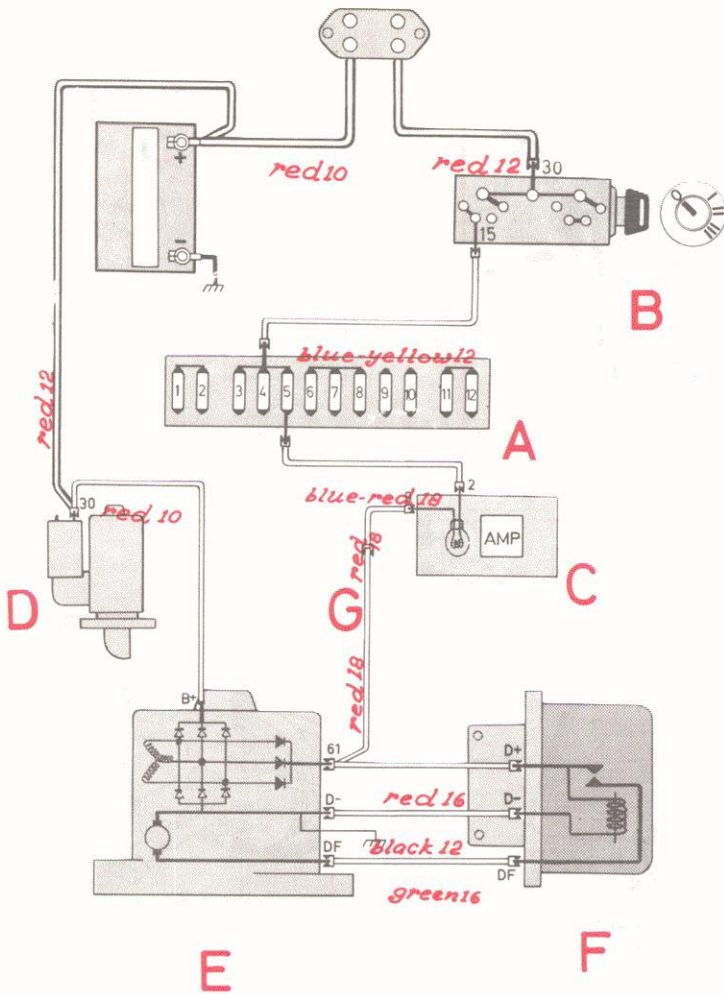

Main wiring harness

Fuse No. 5
 Instrument cluster
 Turn signals
 Relay, CI system
 Side mirrors

- Legend:**
- A Fuse box
 - B Ignition lock
 - C Charging indicator light
 - D Starter motor
 - E Alternator
 - F Voltage regulator
 - G Connector

Ignition ON
 (engine not running)

Alternator charging